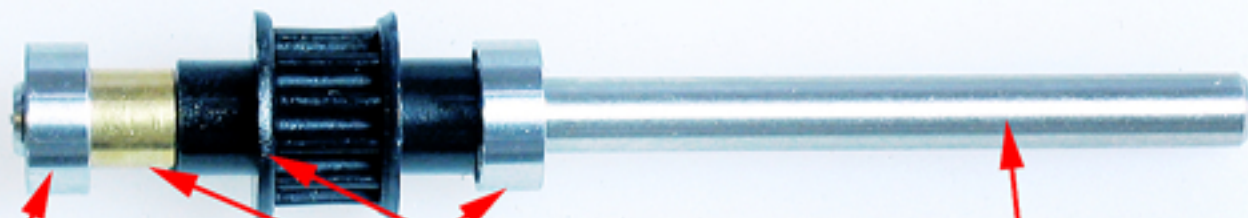

Tail gearbox output shaft for 3D storm assembly diagram

6600750 bearings

6602412 output shaft assembly